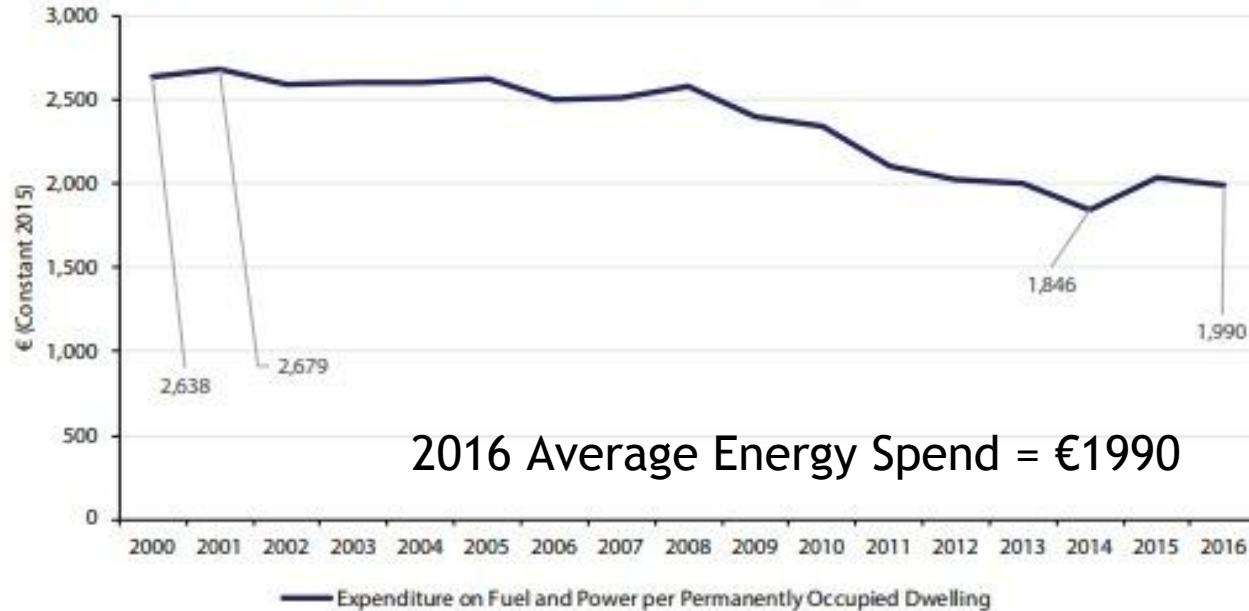

Average Energy Spend

Figure 32: Average spend on energy per permanently occupied dwelling, 2000 to 2016